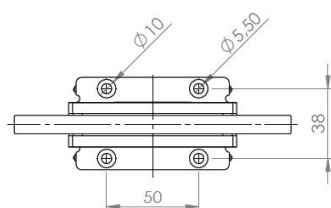

PRODUCT SHEET

Description:

Shower Hinge "Rio", Wall/Glass, SS-Look, Centre Back Plate , 8-10mm Glass Thickness, W/15 DG Angle Adjustment Function, & 25DG Return Function, Brass Material, Hidden Screws., Black Fiber Gaskets: 2 x 1mm & 2 x 2mm Thickness., Load Capacity Pr. Pair: 45kg

Item number:

15.23.881-0

Units	Box	Carton	HS Code	Barcode
Pcs.	1	20	8302100090	
				5704866500524

SISO A/S

Mileparken 11
DK-2740 Skovlunde
Denmark
VAT: 24786013

Phone +45 45 830 900

www.siso.dk
siso@siso.dk