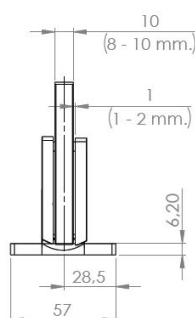

PRODUCT SHEET

Description:

Shower Hinge "Rio", Wall/Glass, SS-Look, Centre Back Plate , 8-10mm Glass Thickness, W/15 DG Angle Adjustment Function, & 25DG Return Function, Brass Material, Hidden Screws., Black Fiber Gaskets: 2 x 1mm & 2 x 2mm Thickness., Load Capacity Pr. Pair: 45kg

Item number:

15.23.881-0

Units	Box	Carton	HS Code	Barcode
Pcs.	1	20	8302100090	
				5704866500524

SISO A/S

Mileparken 11
DK-2740 Skovlunde
Denmark
VAT: 24786013

Phone +45 45 830 900

www.siso.dk
siso@siso.dk