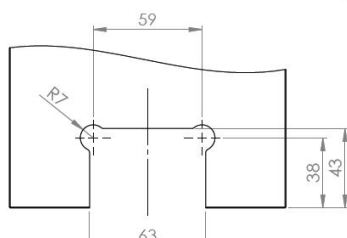

PRODUCT SHEET

Description:

Shower Hinge "Rio", Wall/Glass, SS-Look, Centre Back Plate , 8-10mm Glass Thickness, W/15 DG Angle Adjustment Function, & 25DG Return Function, Brass Material, Hidden Screws., Black Fiber Gaskets: 2 x 1mm & 2 x 2mm Thickness., Load Capacity Pr. Pair: 45kg

Item number:

15.23.881-0

Units	Box	Carton	HS Code	Barcode
Pcs.	1	20	8302100090	
				5704866500524

SISO A/S

Mileparken 11
DK-2740 Skovlunde
Denmark
VAT: 24786013

Phone +45 45 830 900

www.siso.dk
siso@siso.dk