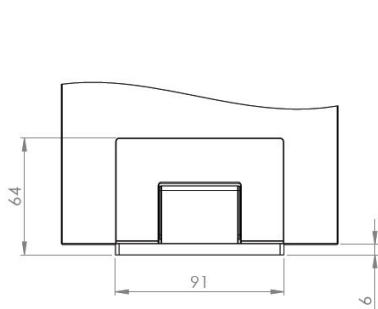

PRODUCT SHEET

Description:

Shower Hinge "Rio", Wall/Glass, SS-Look, Centre Back Plate , 8-10mm Glass Thickness, W/15 DG Angle Adjustment Function, & 25DG Return Function, Brass Material, Hidden Screws., Black Fiber Gaskets: 2 x 1mm & 2 x 2mm Thickness., Load Capacity Pr. Pair: 45kg

Item number:

15.23.881-0

Units	Box	Carton	HS Code	Barcode
Pcs.	1	20	8302100090	
				5704866500524

SISO A/S

Mileparken 11
DK-2740 Skovlunde
Denmark
VAT: 24786013

Phone +45 45 830 900

www.siso.dk
siso@siso.dk