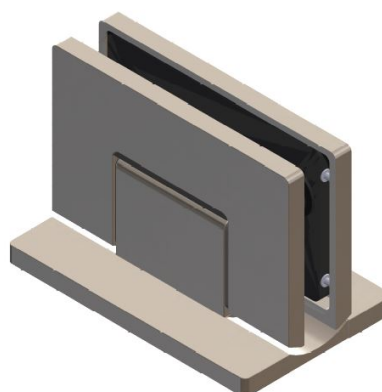

PRODUCT SHEET

Description:

Shower Hinge "Rio", Wall/Glass, SS-Look, Centre Back Plate , 8-10mm Glass Thickness, W/15 DG Angle Adjustment Function, & 25DG Return Function, Brass Material, Hidden Screws., Black Fiber Gaskets: 2 x 1mm & 2 x 2mm Thickness., Load Capacity Pr. Pair: 45kg

Item number:

15.23.881-0

Units	Box	Carton	HS Code	Barcode
Pcs.	1	20	8302100090	
				5704866500524

SISO A/S

Mileparken 11
DK-2740 Skovlunde
Denmark
VAT: 24786013

Phone +45 45 830 900

www.siso.dk
siso@siso.dk

Danske Bank
Nytorv Branch
Copenhagen
SWIFT: DABADKKK

Account no.
4180 3112 112936
IBAN Account
DK7230003112112936