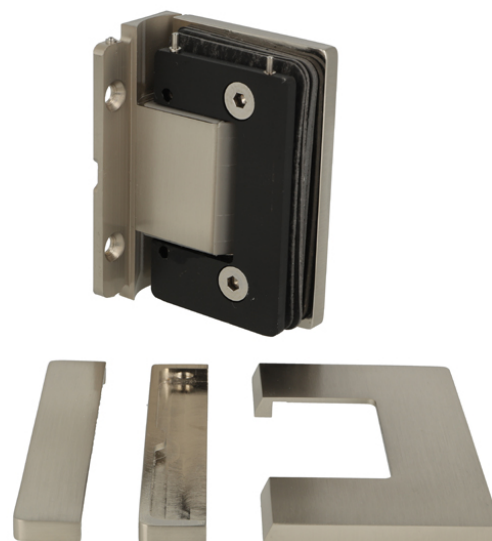

PRODUCT SHEET

Description:

Shower Hinge "Rio", Wall/Glass, SS-Look, Centre Back Plate , 8-10mm Glass Thickness, W/15 DG Angle Adjustment Function, & 25DG Return Function, Brass Material, Hidden Screws., Black Fiber Gaskets: 2 x 1mm & 2 x 2mm Thickness., Load Capacity Pr. Pair: 45kg

Item number:

15.23.881-0

Units	Box	Carton	HS Code	Barcode
Pcs.	1	20	8302100090	
				5704866500524

SISO A/S

Mileparken 11
DK-2740 Skovlunde
Denmark
VAT: 24786013

Phone +45 45 830 900

www.siso.dk
siso@siso.dk